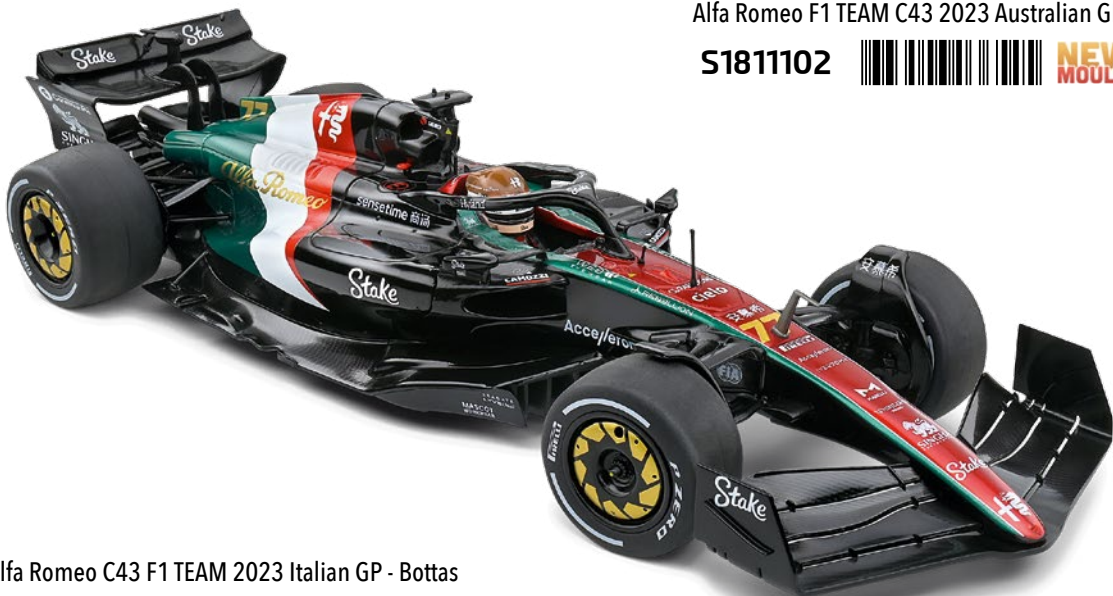

Alfa Romeo F1 TEAM C43 2023 Australian GP - Zhou

S1811102

NEW MOULD